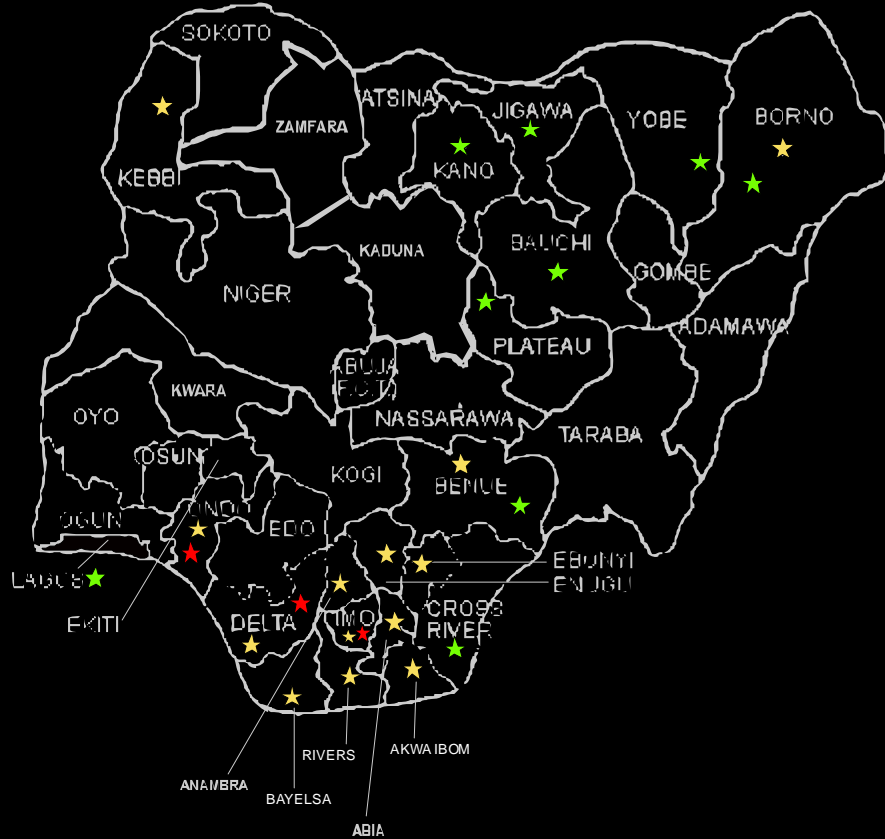

MAP OF NIGERIA SHOWING STATES WHERE BNRCC PROJECTS ARE LOCATED

- ★ Research Project
- ★ Pilot Project
- ★ Youth Project

NOTE: The Policy / Modelling and scenario based research projects are to be used for the whole country